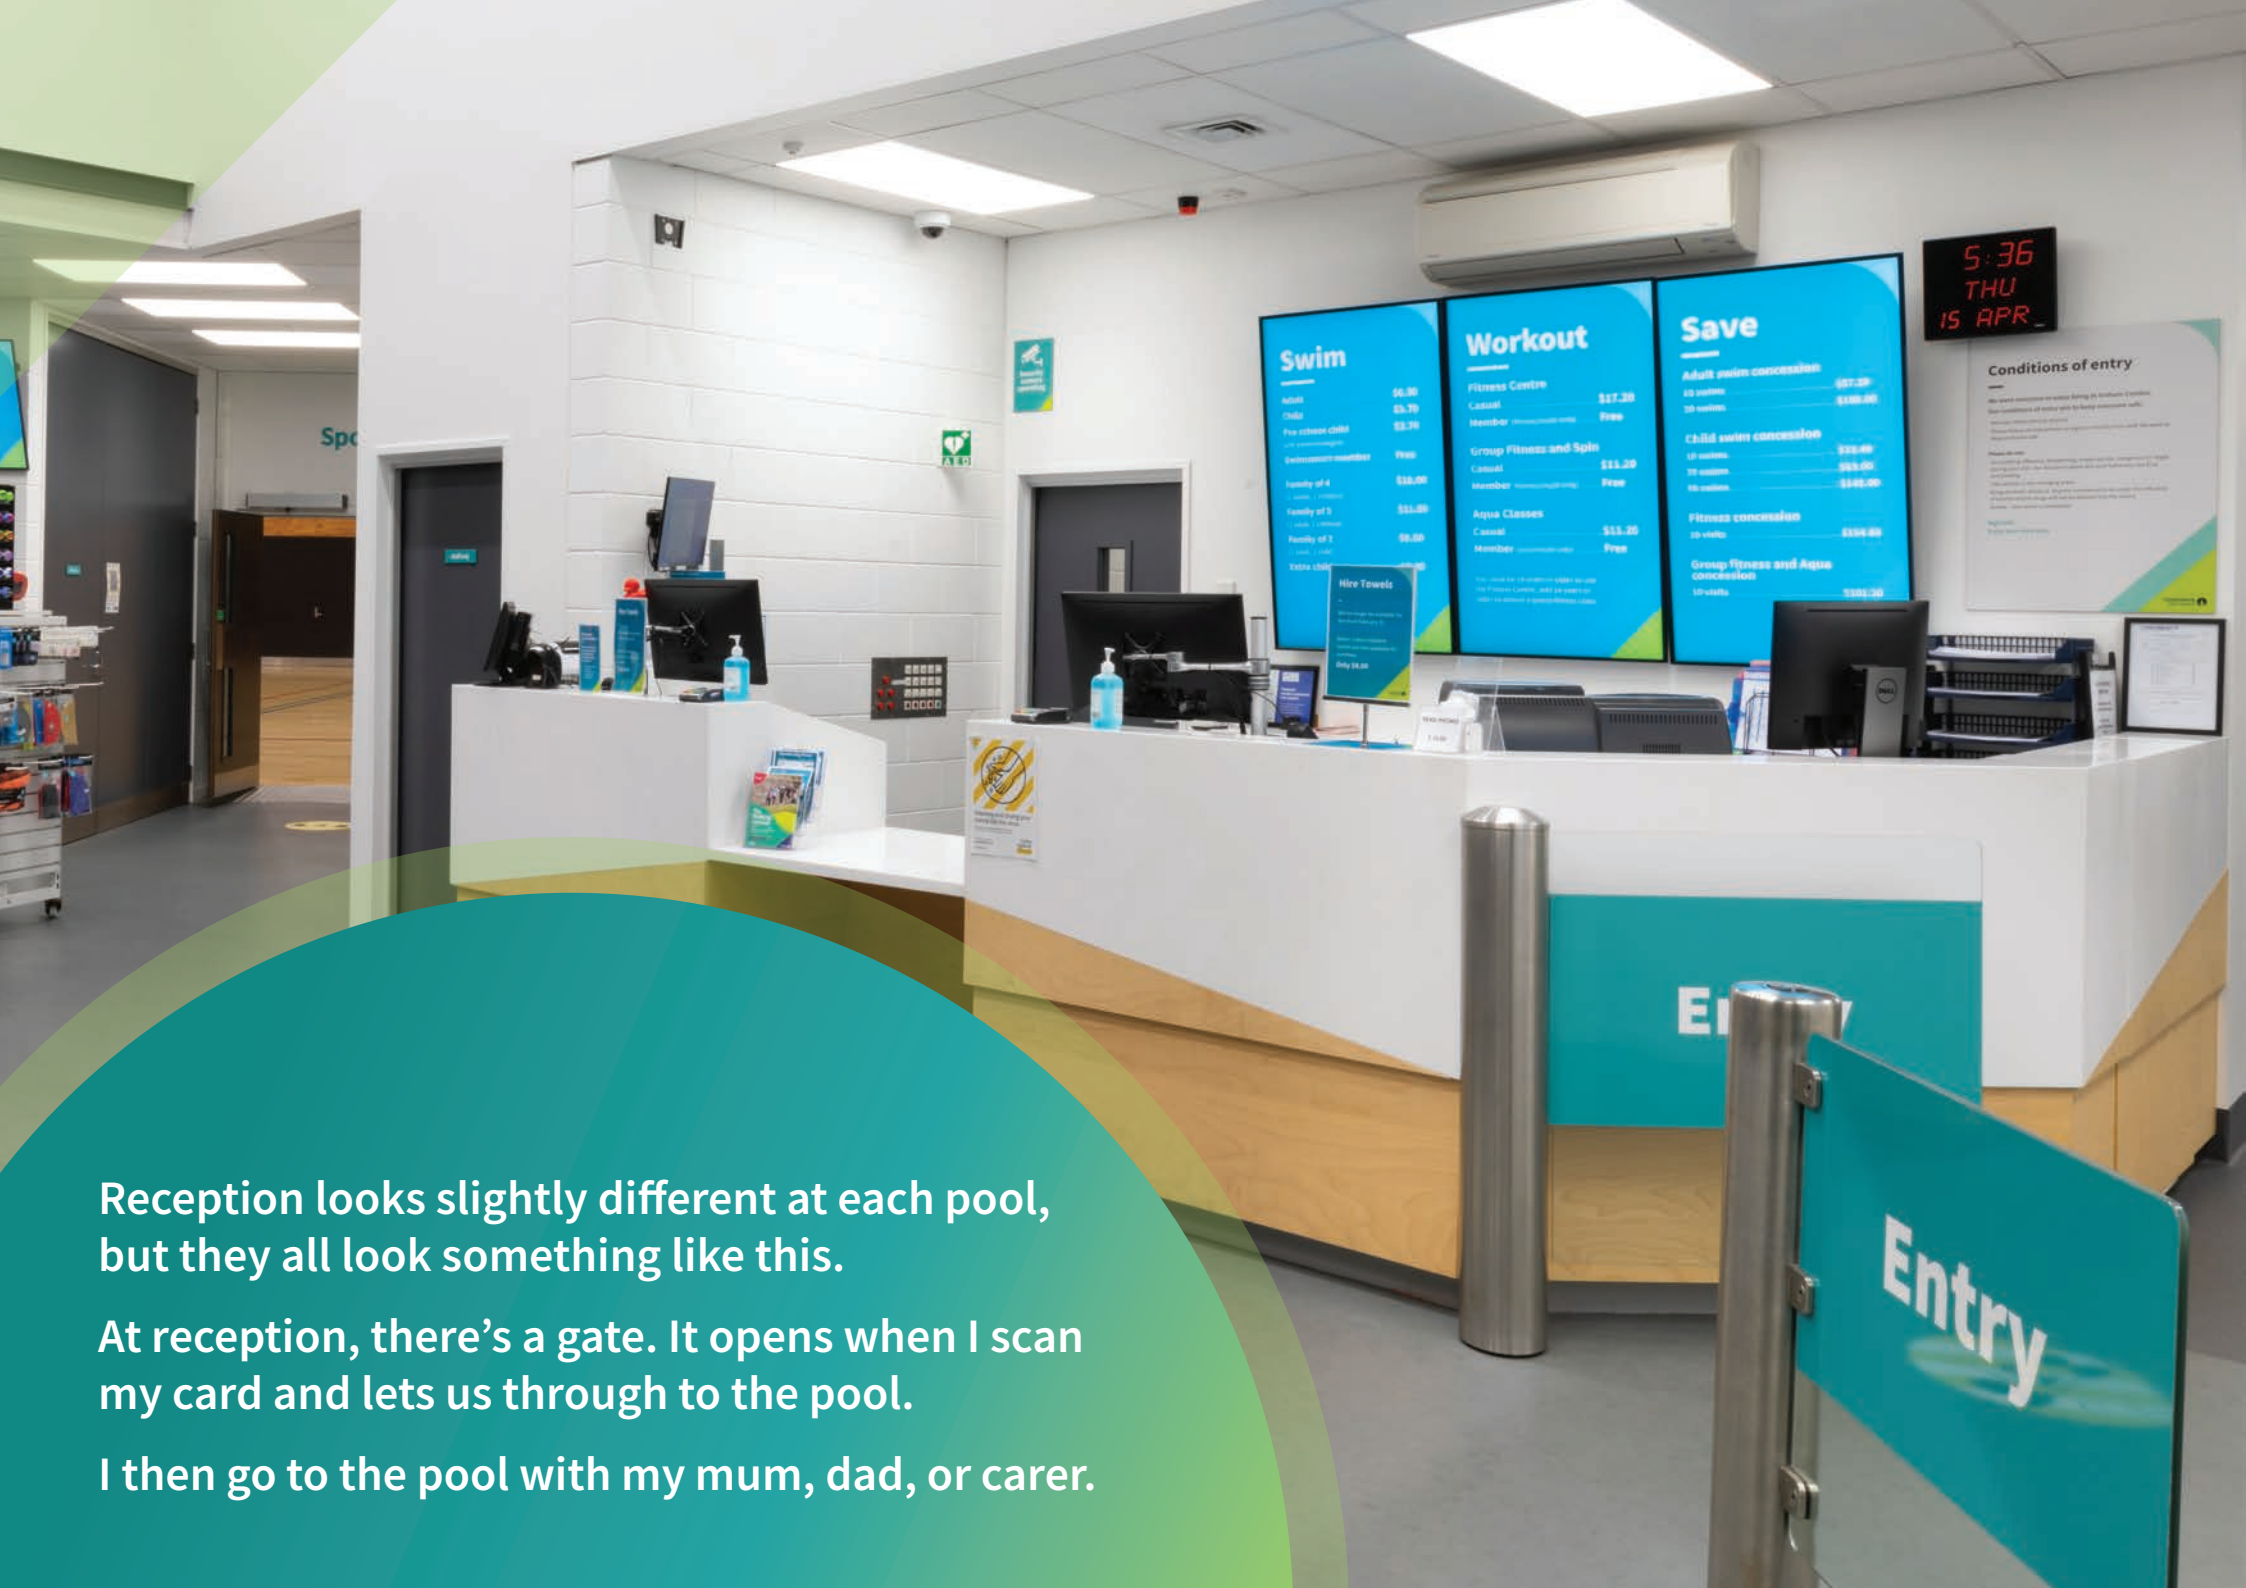

Reception looks slightly different at each pool, but they all look something like this.

At reception, there's a gate. It opens when I scan my card and lets us through to the pool.

I then go to the pool with my mum, dad, or carer.